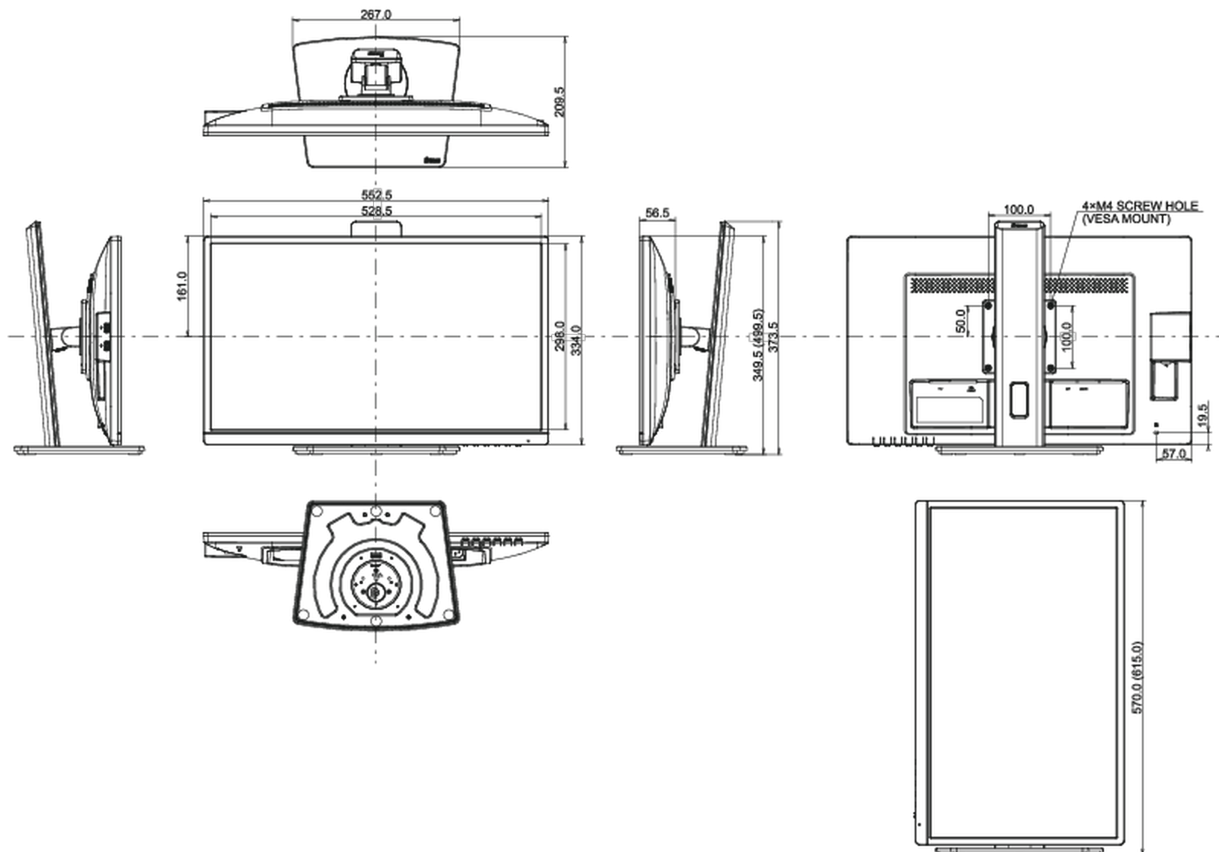

## 04 MECHANICAL

Display position adjustments	height, pivot (rotation), swivel, tilt
Height adjustment	150mm
Rotation (PIVOT function)	90°
Swivel stand	90°; 45° left; 45° right
Tilt angle	23° up; 5° down
VESA mounting	100 x 100mm
Cable management system	yes

## 08 DIMENSIONS / WEIGHT

Product dimensions W x H x D 552.5 x 349 (499.5) x 209.5mm

Box dimensions W x H x D 627 x 420 x 162mm

Weight (without box) 5.5kg

Weight (with box) 6.8kg

EAN code 4948570121564

*All trademarks and registered trademarks acknowledged. E & O E. Specification subject to change without notice. All LCD's comply with ISO-9241-307:2008 in connection with pixel defects.*